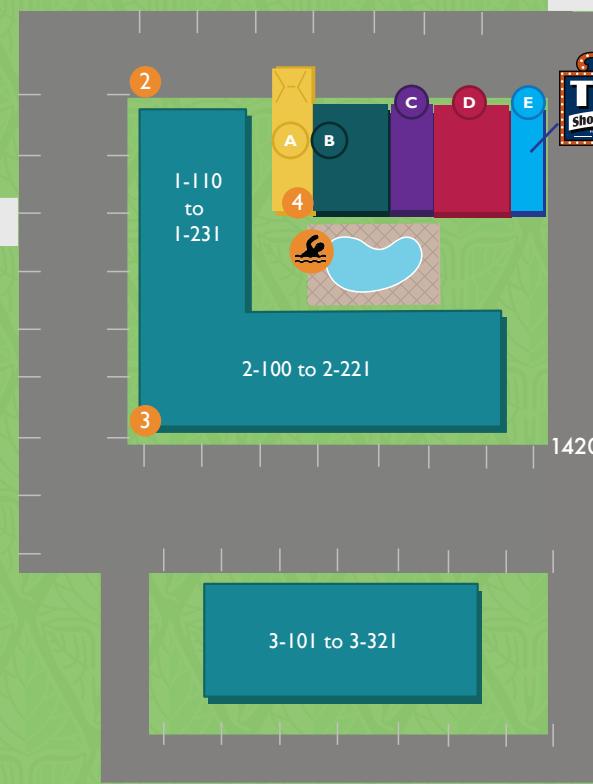

Dixie Stampede

W. Hwy 76

Dick Clark's American Bandstand Theater

DIRECTIONS TO CROWN CLUB INN BRANSON (1420 W. Hwy 76):
Turn Right onto Green Mountain Dr.
Turn Right onto Wildwood Drive.
Turn Left onto Fall Creek Rd.
Turn Right onto W. Hwy 76.
Destination is on your right.

– OR –

Turn Right onto Green Mountain Dr.
Turn Right onto W. Hwy 76.
Destination is on your right.

Wildwood Dr.

Green Mountain Drive

Fall Creek Road

Lakeside Forest Wilderness Area

Thousand Hills Golf Course

BRANSON STRIP

W. Hwy 76

Crown Club Inn
BY EXPLORIA RESORTS
Branson, MO

1420 W. Highway 76 Country Blvd.
Branson, MO 65616
417.335.4770

BUILDING 1
110 - 132

BUILDING 2
210 - 241

BUILDING 3
310 - 341

Greensview Branson
BY EXPLORIA RESORTS
Branson, MO
2800 Green Mountain Drive
Branson, MO 65616
417.336.1428

- **A FRONT DESK/WELCOME CENTER**
- **B PREVIEW CENTER**
- **C CROWN VALLEY BRANSON BISTRO**
  - Complimentary breakfast available
  - Lunch also served
- **D CROWN VALLEY DISTILLERY**
- **D JOE'S DISCOUNTED TICKET OUTLET**

ACCOMMODATIONS

- Crown Club Inn Branson
- Greensview Branson

ENTERTAINMENT & LEISURE

- **1 Elevator**
- **2 Parking**
- **3 Laundry**
- **4 Business Center**
- **5 Shuffleboard**
- **Pool**